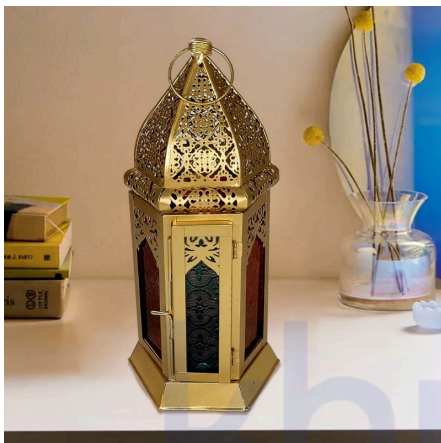

COLORFUL MOROCCAN GLASS LANTERN

SKU: SH-1780

- Dimension: 15 x 12 x 30cm(lxbxh)
- Made of premium quality metal
- Representing typical Moroccan design
- Comes in golden hue
- An ideal decor for table, shelves or foyer
- Actual product color may vary from the images shown

Price: ₹ 1,965.00

Categories: [Home Decor](#), [Lights and candles](#)