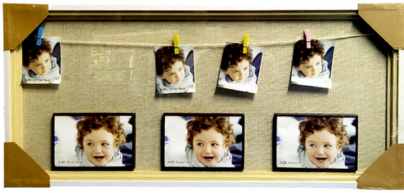

PHOTO FRAME- NON-MAGNETIC PHOTO FRAME SET OF 7

SKU: K-6-JZ8280

- Type: Photo Frame
- Material: Wood
- Shape: Rectangle
- Photo Frame size: 74cm x 3cm x 34cm(lxbxh)
- 4 Small Picture Size: 7.5 cm x 9 cm
- 3 Big Picture Size: 15 cm x 10 cm
- Quantity: 7 pcs
- Care: Dust with a soft, dry cloth

Price: ₹ 1,910.00

Categories: [Home Decor](#), [Wall Decor](#)