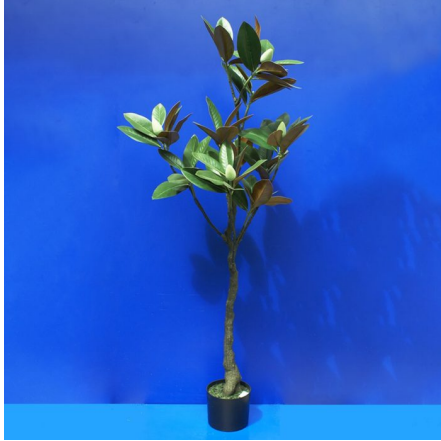

Price: ₹ 9,930.00

Categories: [Home Decor](#), [Plant containers](#)

SMALL IRON PLANT STAND WITH POT

SKU: AMB-9-8116C

- Golden plant container with black iron stand
- Black iron stand ft.s size: 2 ft.3"
- Whole container ft.s size: 2 ft.7"
- Size:18x18x73cm(lxbxh)
- The product has best combination of golden pot with black stand
- The pot is removable.

Price: ₹ 6,525.00

Categories: [Artificial flowers and plants](#), [Home Decor](#)

ARTIFICIAL BIG BEAUTIFUL PLANT

SKU: BW-4-9-10

- Big plant
- For indoor and outdoor decoration
- Size: Big
- Height: 152cm
- Delivery in 2 days