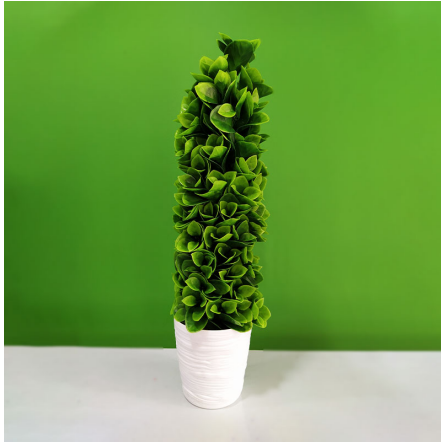

TALL ARTIFICIAL LEAF WITH POT

SKU: 17207

- Material: Plastic
- Product: Artificial
- Weight: Light
- Size: Medium
- Dimension: 8cm x 8cm x 40cm(lxbxh)
- Specific Use: Indoor & Outdoor
- Height : 1feet 4inch

Price: ₹ 981.00

Categories: [Artificial flowers and plants](#), [Home Decor](#)