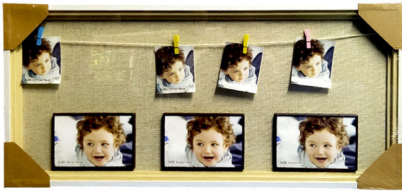

PHOTO FRAME- NON-MAGNETIC PHOTO FRAME SET OF 7

SKU: K-6-JZ8280

- Type: Photo Frame
- Material: Wood
- Shape: Rectangle
- Photo Frame size: 74cm x 3cm x 34cm(lxbxh)
- 4 Small Picture Size: 7.5 cm x 9 cm
- 3 Big Picture Size: 15 cm x 10 cm
- Quantity: 7 pcs
- Care: Dust with a soft, dry cloth

Price: ₹ 1,910.00

Categories: [Home Decor](#), [Wall Decor](#)