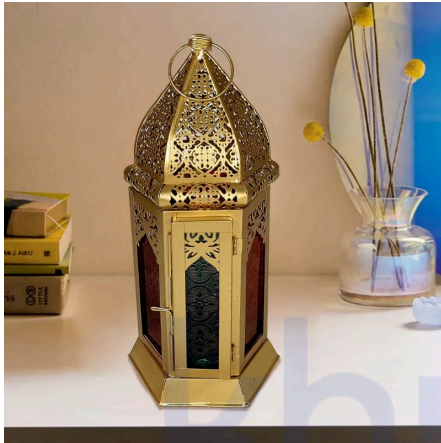

COLORFUL MOROCCAN GLASS LANTERN

SKU: SH-1780

- Dimension: 15 x 12 x 30cm(lxbxh)
- Made of premium quality metal
- Representing typical Moroccan design
- Comes in golden hue
- An ideal decor for table, shelves or foyer
- Actual product color may vary from the images shown

Price: ₹ 1,965.00

Categories: [Home Decor](#), [Lights and candles](#)