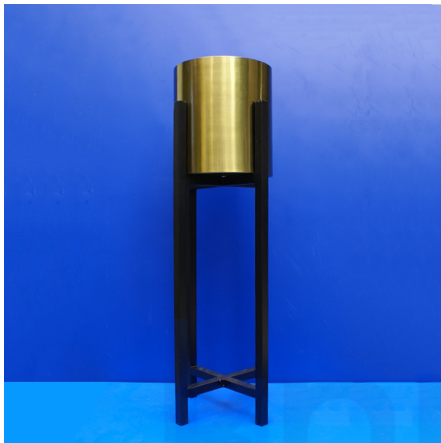

Price: ₹ 1,593.00

Categories: [Home Decor](#), [Lights and candles](#)

IRON CASE CANDLE STAND (SMALL)

SKU: AMB-9-8331B

- Type: Candle stand with attractive iron case
- Size: 17cm (Height) x 20cm (Diameter)
- Shape: square Cylinder-shaped
- Feature: Flame, Golden iron case, glass inside the case
- Material: Steel, iron & glass

Price: ₹ 3,350.00

Categories: [Home Decor](#), [Lights and candles](#)

LANTERN CANDLE STAND

SKU: AMB-9-8327B

- Shape: Long Cylinder-shaped with handle
- Size: 50 x 30 x 20cm(lxbxh)
- Feature: Flame, Glass, iron
- Material: Steel, Glass

Price: ₹ 3,690.00

Categories: [Home Decor](#), [Lights and candles](#)

BIG IRON PLANT STAND WITH POT

SKU: AMB-9-8116B

- Golden plant container with black iron stand
- Black iron stand ft.s size: 2 ft.9"
- Whole container ft.s size: 3ft
- Material: Iron & Bronze(color) steel
- Size: 20x20x92cm (lxbxh)
- Seperatable Upper Part where we put flower pot/vase
- Enhance the beauty of the home, office, room etc.

Price: ₹ 9,930.00

Categories: [Home Decor](#), [Plant containers](#)

SMALL IRON PLANT STAND WITH POT

SKU: AMB-9-8116C

- Golden plant container with black iron stand
- Black iron stand ft.s size: 2 ft.3"
- Whole container ft.s size: 2 ft.7"
- Size:18x18x73cm(lxbxh)
- The product has best combination of golden pot with black stand
- The pot is removable.