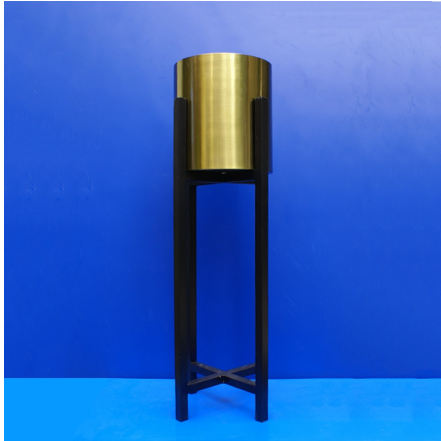

Price: ₹ 1,500.00

Categories: [Home Decor](#), [Lights and candles](#)

SMALL FAIRY NIGHT LIGHT

SKU: KX013

- Small Fairy Night Light
- Battery operated
- Delivery service available
- Size: 11 x 11 x 12cm (lxbxh)
- Available for wholesale
- Material: Plastic, Glass & Thin LED

Price: ₹ 1,251.00

Categories: [Home Decor](#), [Lights and candles](#)

SMALL IRON PLANT STAND WITH POT

SKU: AMB-9-8116C

- Golden plant container with black iron stand
- Black iron stand ft.s size: 2 ft.3"
- Whole container ft.s size: 2 ft.7"
- Size:18x18x73cm(lxbxh)
- The product has best combination of golden pot with black stand
- The pot is removable.