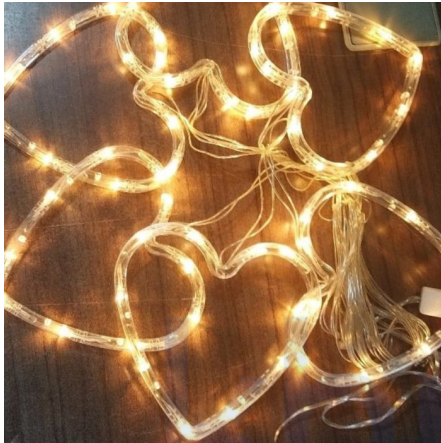

LED HEART SHAPE LIGHT SET OF 6 PCS

SKU: K-2C

- LED Quantity- 6 Heart hanging with approx. 1.5ft
- Material: LED and Plastic
- Wire size: 2.5m(8ft)
- Light color: Warm White and Golden
- Approximate Spacing between lights: 2 Foot
- Power supply mode: Direct Wire Connector
- Input: 12v-240v~50/60Hz

Price: ₹ 1,255.00

Categories: [Home Decor](#), [Lights and candles](#)