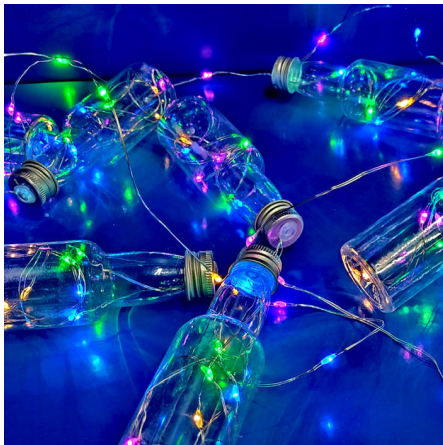

STRING HANGING TRANSPARENT BOTTLE LED LIGHTS SMALL

SKU: K-2H

- Material: plastic + copper wire
- Product length: 12ft with Adaptor(AC/DC)
- Light length: 10ft
- Light distance between each light: Approx. 1ft
- Quantity: 10 bottles
- Size: 9 x 9 x 10cm(lxbxh)
- Power supply mode: Direct Wire Connector with Adapter
- Input: AC100-240V-50/60Hz
- Output: 3.5v—2A

Price: ₹ 1,335.00

Categories: [Home Decor](#), [Lights and candles](#)