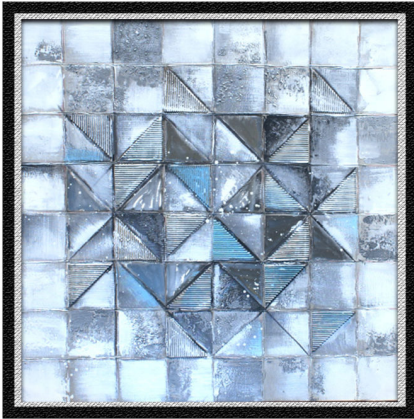

ABSTRACT WALL PAINTING

SKU: AMB-3-56-80/80C

- Beautiful long painting
- Wall painting
- For home and office decoration
- Size : 80 x 80 x 4cm(lxbxh)

Price: ₹ 7,940.00

Categories: [Home Decor](#), [Wall Decor](#)