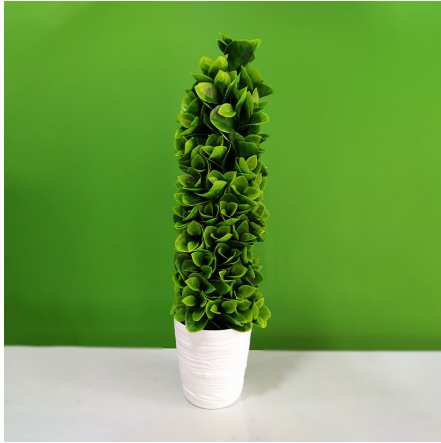

Price: ₹ 1,335.00

Categories: [Home Decor](#), [Lights and candles](#)

TALL ARTIFICIAL LEAF WITH POT

SKU: 17207

- Material: Plastic
- Product: Artificial
- Weight: Light
- Size: Medium
- Dimension: 8cm x 8cm x 40cm(lxbxh)
- Specific Use: Indoor & Outdoor
- Height : 1feet 4inch