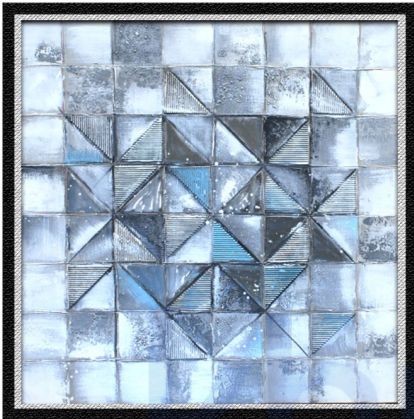

### ABSTRACT WALL PAINTING

**SKU:** AMB-3-56-80/80B

- Beautiful long painting
- Wall painting
- For home and office decoration
- Size : 80 x 80 x 4cm(lxbxh)
- Delivery in 2 days

**Price:** ₹ 11,945.00

**Categories:** [Home Decor](#), [Wall Decor](#)