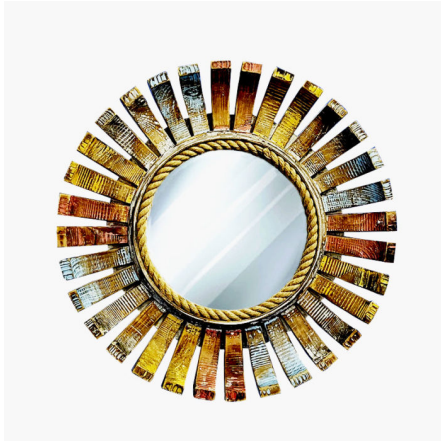

Categories: [Home Decor](#), [Lights and candles](#)

VINTAGE MEDIUM MULTI COLOR MIRROR BROOCH

SKU: K-11-CH18031

- Vintage item
- Mirror Frame Diameter: 54cm(1.9ft)
- Mirror Diameter: 30cm(1ft)
- Materials: Wood
- Size: Medium
- Style: Victorian
- Color: Multi
- Can be personalized: No