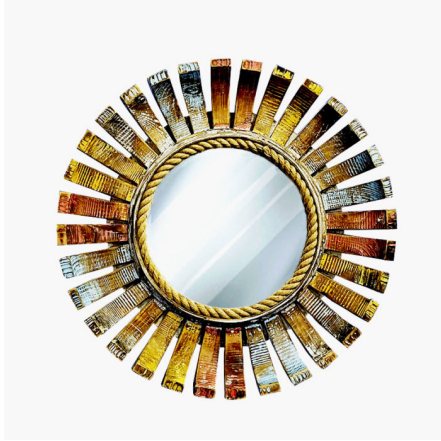

VINTAGE MEDIUM MULTI COLOR MIRROR BROOCH

SKU: K-11-CH18031

- Vintage item
- Mirror Frame Diameter: 54cm(1.9ft)
- Mirror Diameter: 30cm(1ft)
- Materials: Wood
- Size: Medium
- Style: Victorian
- Color: Multi
- Can be personalized: No

Price: ₹ 5,230.00

Categories: [Home Decor](#), [Wall Decor](#)