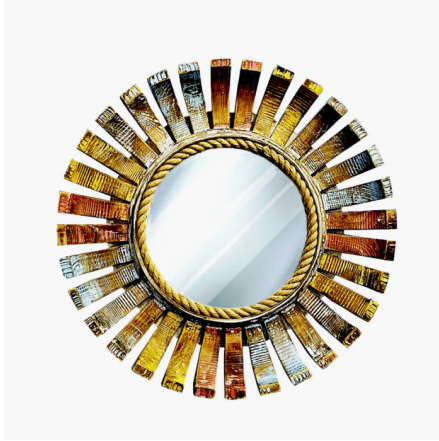

Categories: [Home Decor](#), [Lights and candles](#)

VINTAGE MEDIUM MULTI COLOR MIRROR BROOCH

SKU: K-11-CH18031

- Vintage item
- Mirror Frame Diameter: 54cm(1.9ft)
- Mirror Diameter: 30cm(1ft)
- Materials: Wood
- Size: Medium
- Style: Victorian
- Color: Multi
- Can be personalized: No