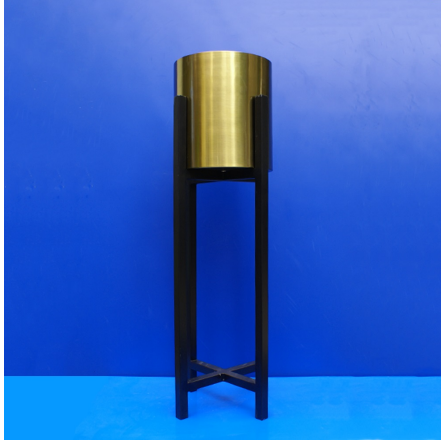

Price: ₹ 1,593.00

Categories: [Home Decor](#), [Lights and candles](#)

IRON CASE CANDLE STAND (SMALL)

SKU: AMB-9-8331B

- Type: Candle stand with attractive iron case
- Size: 17cm (Height) x 20cm (Diameter)
- Shape: square Cylinder-shaped
- Feature: Flame, Golden iron case, glass inside the case
- Material: Steel, iron & glass

Price: ₹ 3,350.00

Categories: [Home Decor](#), [Lights and candles](#)

LANTERN CANDLE STAND

SKU: AMB-9-8327B

- Shape: Long Cylinder-shaped with handle
- Size: 50 x 30 x 20cm(lxbxh)
- Feature: Flame, Glass, iron
- Material: Steel, Glass

Price: ₹ 3,690.00

Categories: [Home Decor](#), [Lights and candles](#)

BIG IRON PLANT STAND WITH POT

SKU: AMB-9-8116B

- Golden plant container with black iron stand
- Black iron stand ft.s size: 2 ft.9"
- Whole container ft.s size: 3ft
- Material: Iron & Bronze(color) steel
- Size: 20x20x92cm (lxbxh)
- Seperatable Upper Part where we put flower pot/vase
- Enhance the beauty of the home, office, room etc.

Price: ₹ 9,930.00

Categories: [Home Decor](#), [Plant containers](#)

SMALL IRON PLANT STAND WITH POT

SKU: AMB-9-8116C

- Golden plant container with black iron stand
- Black iron stand ft.s size: 2 ft.3"
- Whole container ft.s size: 2 ft.7"
- Size:18x18x73cm(lxbxh)
- The product has best combination of golden pot with black stand
- The pot is removable.