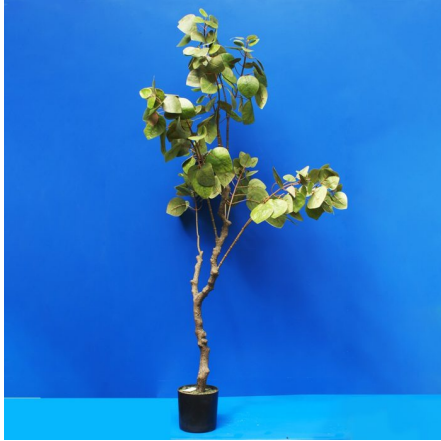

### ARTIFICIAL BIG BEAUTIFUL PLANT

**SKU:** BW-4-9-10

- Big plant
- For indoor and outdoor decoration
- Size: Big
- Height: 152cm
- Delivery in 2 days

**Price:** ₹ 11,907.00

**Categories:** [Artificial flowers and plants](#), [Home Decor](#)

### BEAUTIFUL ARTIFICIAL PLANT WITH GRAPES

**SKU:** BW-4-3-4

- Beautiful plant with grapes
- For indoor and outdoor decoration
- Size: Big
- Height: 82cm
- Delivery in 2 days

**Price:** ₹ 6,804.00

**Categories:** [Artificial flowers and plants](#), [Home Decor](#)