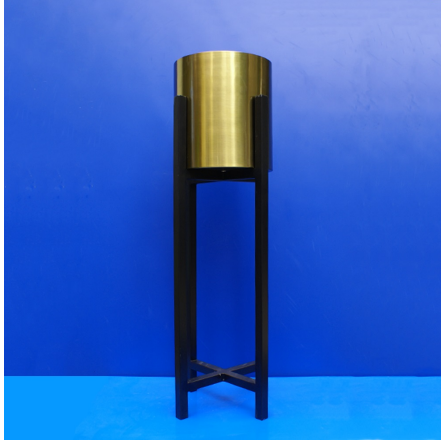

SMALL IRON PLANT STAND WITH POT

SKU: AMB-9-8116C

- Golden plant container with black iron stand
- Black iron stand ft.s size: 2 ft.3"
- Whole container ft.s size: 2 ft.7"
- Size:18x18x73cm(lxbxh)
- The product has best combination of golden pot with black stand
- The pot is removable.

Price: ₹ 9,360.00

Categories: [Home Decor](#), [Plant containers](#)