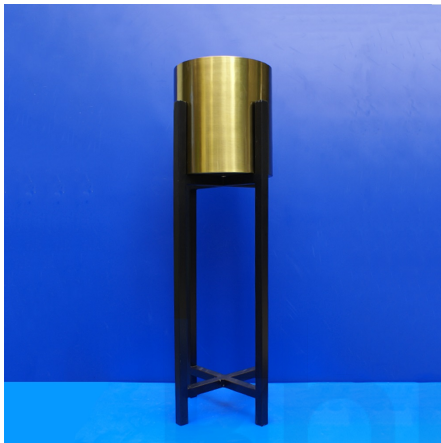

### IRON NET CASE CANDLE STAND

**SKU:** AMB-9-8108B

- Type: Candle stand with iron net
- Shape: Long Cylinder-shaped
- Feature: Flame, surrounded with iron net
- Material: Steel & Plastic
- Size: 50 x 30 x 20cm(lxbxh)

### IRON CASE CANDLE STAND (SMALL)

**SKU:** AMB-9-8331B

- Type: Candle stand with attractive iron case
- Size: 17cm (Height) x 20cm (Diameter)
- Shape: square Cylinder-shaped
- Feature: Flame, Golden iron case, glass inside the case
- Material: Steel, iron & glass

## LANTERN CANDLE STAND

**SKU:** AMB-9-8327B

- Shape: Long Cylinder-shaped with handle
- Size: 50 x 30 x 20cm(lxbxh)
- Feature: Flame, Glass, iron
- Material: Steel, Glass

**Price:** ₹ 3,690.00

**Categories:** [Home Decor](#), [Lights and candles](#)

## BIG IRON PLANT STAND WITH POT

**SKU:** AMB-9-8116B

- Golden plant container with black iron stand
- Black iron stand ft.s size: 2 ft.9"
- Whole container ft.s size: 3ft
- Material: Iron & Bronze(color) steel
- Size: 20x20x92cm (lxbxh)
- Seperatable Upper Part where we put flower pot/vase
- Enhance the beauty of the home, office, room etc.