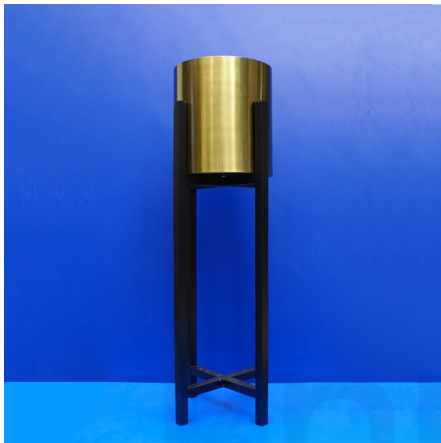

SMALL IRON PLANT STAND WITH POT

SKU: AMB-9-8116C

- Golden plant container with black iron stand
- Black iron stand ft.s size: 2 ft.3"
- Whole container ft.s size: 2 ft.7"
- Size:18x18x73cm(lxbxh)
- The product has best combination of golden pot with black stand
- The pot is removable.

Price: ₹ 9,360.00

Categories: [Home Decor](#), [Plant containers](#)