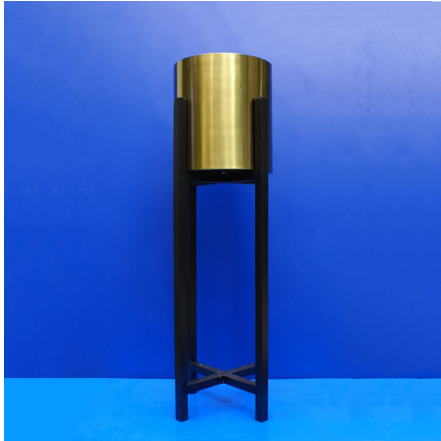

BIG IRON PLANT STAND WITH POT

SKU: AMB-9-8116B

- Golden plant container with black iron stand
- Black iron stand ft.s size: 2 ft.9"
- Whole container ft.s size: 3ft
- Material: Iron & Bronze(color) steel
- Size: 20x20x92cm (lxbxh)
- Seperatable Upper Part where we put flower pot/vase
- Enhance the beauty of the home, office, room etc.

Price: ₹ 9,930.00

Categories: [Home Decor](#), [Plant containers](#)