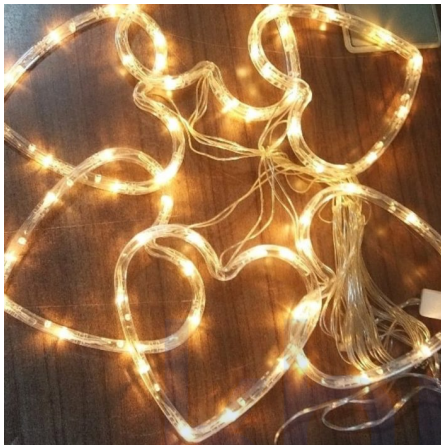

PHOTO FRAME- NON-MAGNETIC PHOTO FRAME SET OF 7

SKU: K-6-JZ8280

- Type: Photo Frame
- Material: Wood
- Shape: Rectangle
- Photo Frame size: 74cm x 3cm x 34cm(lxbxh)
- 4 Small Picture Size: 7.5 cm x 9 cm
- 3 Big Picture Size: 15 cm x 10 cm
- Quantity: 7 pcs
- Care: Dust with a soft, dry cloth

Price: ₹ 1,910.00

Categories: [Home Decor](#), [Wall Decor](#)

LED HEART SHAPE LIGHT SET OF 6 PCS

SKU: K-2C

- LED Quantity- 6 Heart hanging with approx. 1.5ft
- Material: LED and Plastic
- Wire size: 2.5m(8ft)
- Light color: Warm White and Golden
- Approximate Spacing between lights: 2 Foot
- Power supply mode: Direct Wire Connector
- Input: 12v-240v~50/60Hz

Price: ₹ 1,255.00

Categories: [Home Decor](#), [Lights and candles](#)