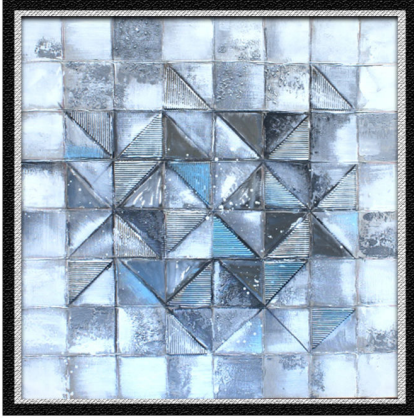

ABSTRACT WALL PAINTING

SKU: AMB-3-56-80/80C

- Beautiful long painting
- Wall painting
- For home and office decoration
- Size : 80 x 80 x 4cm(lxbxh)

Price: ₹ 7,940.00

Categories: [Home Decor](#), [Wall Decor](#)