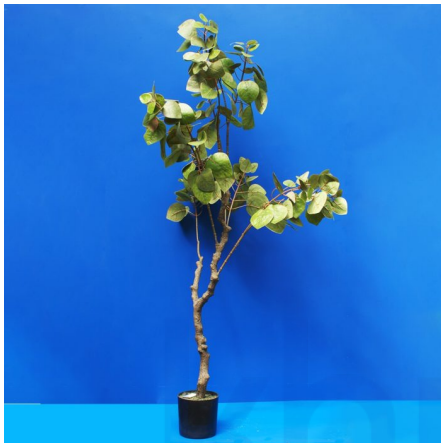

## ARTIFICIAL BEAUTIFUL PLANT

**SKU:** BW-4-1-2

- Material: Plastic
- Product: Artificial
- Size: Big
- Specific Use: Indoor & Outdoor
- Height: 121cm
- Available for wholesale

**Price:** ₹ 6,804.00

**Categories:** [Artificial flowers and plants](#), [Home Decor](#)

### ARTIFICIAL PLANT WITH BLACK GRAPES

**SKU:** BW-4-7-8

- Beautiful plant with grapes
- Height: 121cm
- Size: Big
- For home and office decoration
- Delivery in 2 days

**Price:** ₹ 9,927.00

**Categories:** [Artificial flowers and plants](#), [Home Decor](#)