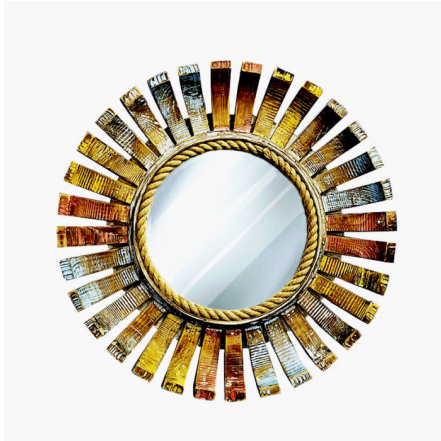

VINTAGE MEDIUM MULTI COLOR MIRROR BROOCH

SKU: K-11-CH18031

- Vintage item
- Mirror Frame Diameter: 54cm(1.9ft)
- Mirror Diameter: 30cm(1ft)
- Materials: Wood
- Size: Medium
- Style: Victorian
- Color: Multi
- Can be personalized: No

Price: ₹ 5,230.00

Categories: [Home Decor](#), [Wall Decor](#)