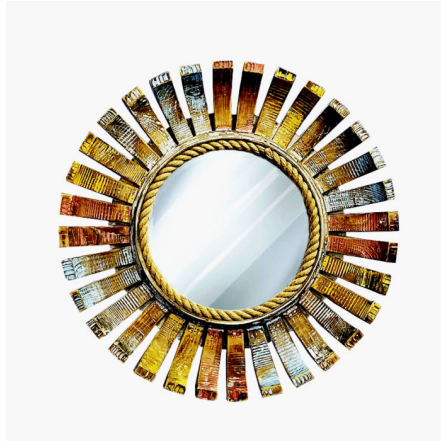

### VINTAGE MEDIUM MULTI COLOR MIRROR BROOCH

**SKU:** K-11-CH18031

- Vintage item
- Mirror Frame Diameter: 54cm(1.9ft)
- Mirror Diameter: 30cm(1ft)
- Materials: Wood
- Size: Medium
- Style: Victorian
- Color: Multi
- Can be personalized: No