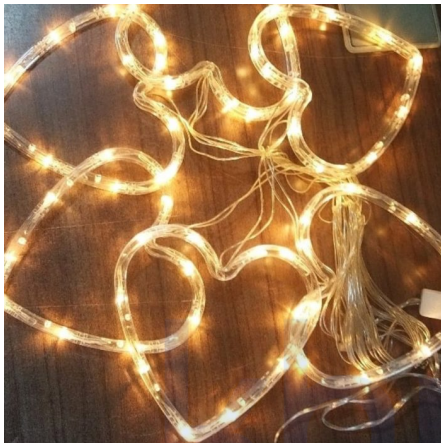

LED HEART SHAPE LIGHT SET OF 6 PCS

SKU: K-2C

- LED Quantity- 6 Heart hanging with approx. 1.5ft
- Material: LED and Plastic
- Wire size: 2.5m(8ft)
- Light color: Warm White and Golden
- Approximate Spacing between lights: 2 Foot
- Power supply mode: Direct Wire Connector
- Input: 12v-240v~50/60Hz

Price: ₹ 1,255.00

Categories: [Home Decor](#), [Lights and candles](#)