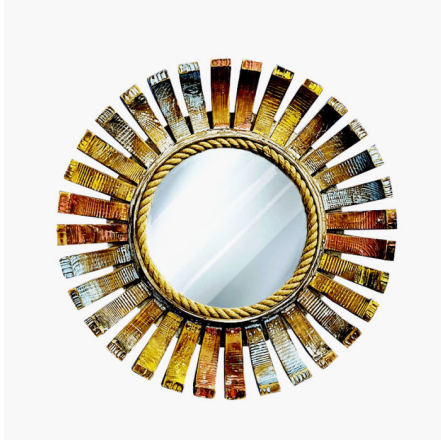

Categories: [Home Decor](#), [Lights and candles](#)

VINTAGE MEDIUM MULTI COLOR MIRROR BROOCH

SKU: K-11-CH18031

- Vintage item
- Mirror Frame Diameter: 54cm(1.9ft)
- Mirror Diameter: 30cm(1ft)
- Materials: Wood
- Size: Medium
- Style: Victorian
- Color: Multi
- Can be personalized: No