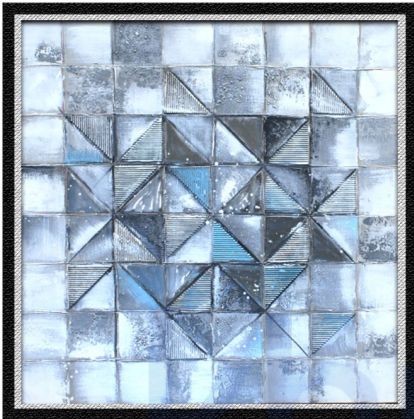

ABSTRACT WALL PAINTING

SKU: AMB-3-56-80/80C

- Beautiful long painting
- Wall painting
- For home and office decoration
- Size : 80 x 80 x 4cm(lxbxh)

Price: ₹ 7,940.00

Categories: [Home Decor](#), [Wall Decor](#)