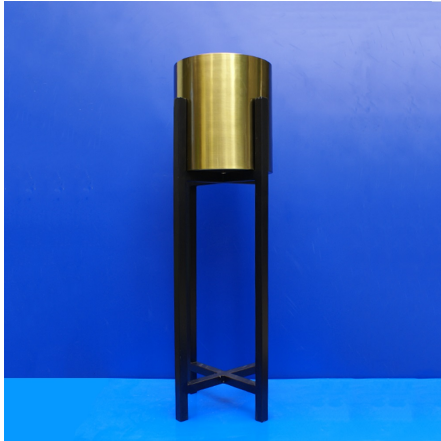

Price: ₹ 6,804.00

Categories: [Artificial flowers and plants](#), [Home Decor](#)

BEAUTIFUL CERAMIC HORSE

SKU: O1-8522

- Categories: Home Decor, Wall Decor
- Application: Decoration for office, home, restaurant, cafe, etc
- Material: Ceramic Size: 50 cm(Height)
- Size: 20 x 30 x 50cm(lxbxh)
- Tag: Statue

Price: ₹ 14,745.00

Categories: [Home Decor](#), [Wall Decor](#)

Dimensions

24 x 57 x 53 in

BIG BRASS AND GLASS GEO LANTERN

SKU: SH-2468_B

Features:

- Antique Hanging or Standing Lantern
- Material: Glass & Metal
- No of Pieces:1
- Not suitable to be left outside overnight
- Candle not included
- Size:10.5" x 10.5" x 15.5" (lxbxh)(27 x27 x 40cm(Large Size)

Price: ₹ 3,100.00

Categories: [Home Decor](#), [Lights and candles](#)

BIG BRASS GLASS TERRARIUM CANDLE HOLDER

SKU: SH-5680B

Features:

- Antique Hanging or Standing Lantern
- Material: Glass & Metal
- No of Pieces:1
- Not suitable to be left outside overnight
- Candle not included
- Size:10.5" x 10.5" x 15.5" (lxbxh)(27 x27 x 40cm(Large Size)

Price: ₹ 4,000.00

Categories: [Home Decor](#), [Lights and candles](#)

BIG IRON PLANT STAND WITH POT

SKU: AMB-9-8116B

- Golden plant container with black iron stand
- Black iron stand ft.s size: 2 ft.9"
- Whole container ft.s size: 3ft
- Material: Iron & Bronze(color) steel
- Size: 20x20x92cm (lxbxh)
- Seperatable Upper Part where we put flower pot/vase
- Enhance the beauty of the home, office, room etc.