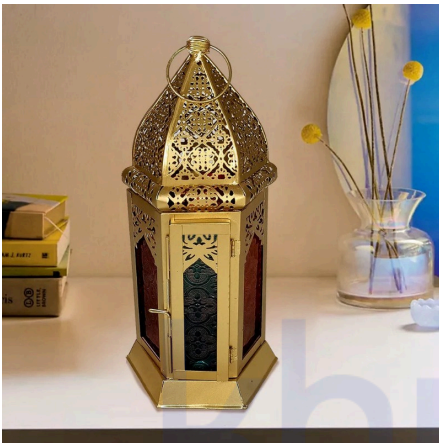

COLORFUL MOROCCAN GLASS LANTERN

SKU: SH-1780

- Dimension: 15 x 12 x 30cm(lxbxh)
- Made of premium quality metal
- Representing typical Moroccan design
- Comes in golden hue
- An ideal decor for table, shelves or foyer
- Actual product color may vary from the images shown

Price: ₹ 1,965.00

Categories: [Home Decor](#), [Lights and candles](#)