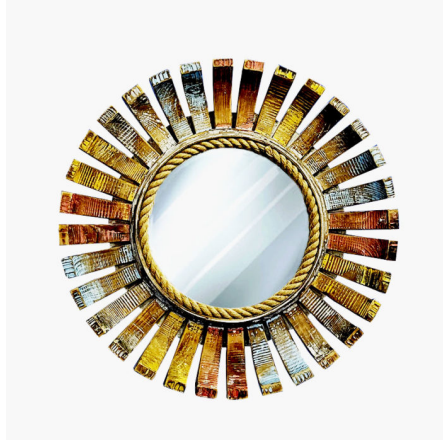

Categories: [Home Decor](#), [Lights and candles](#)

VINTAGE MEDIUM MULTI COLOR MIRROR BROOCH

SKU: K-11-CH18031

- Vintage item
- Mirror Frame Diameter: 54cm(1.9ft)
- Mirror Diameter: 30cm(1ft)
- Materials: Wood
- Size: Medium
- Style: Victorian
- Color: Multi
- Can be personalized: No