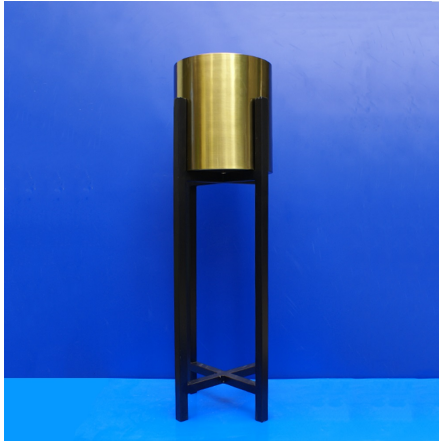

BIG IRON PLANT STAND WITH POT

SKU: AMB-9-8116B

- Golden plant container with black iron stand
- Black iron stand ft.s size: 2 ft.9"
- Whole container ft.s size: 3ft
- Material: Iron & Bronze(color) steel
- Size: 20x20x92cm (lxbxh)
- Seperatable Upper Part where we put flower pot/vase
- Enhance the beauty of the home, office, room etc.

Price: ₹ 9,930.00

Categories: [Home Decor](#), [Plant containers](#)