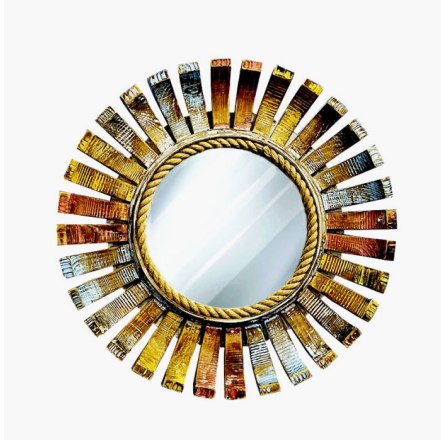

Price: ₹ 630.00

Categories: [Artificial flowers and plants](#), [Home Decor](#)

ROSE GOLD GEOMETRIC LIGHT STRINGS BOHO METAL CAGE LIGHT

SKU: K-2F

- Color of the cage: Rose gold / Copper
- Light color: Warm white
- Size: 5 x 5 x 18cm(l x b x h)
- Cage material: Metal (No Rust, color protection treated already)
- Power source: Direct Wire Connector
- Size:
 - String length: 10.8 ft with 20 LED
 - Each lantern is 1" wide, 3" height
 - Lanterns are spaced every 5"

Price: ₹ 837.00

Categories: [Artificial flowers and plants](#), [Home Decor](#)

CASE STYLE STAND LED LIGHT

SKU: AMB-7-408

- Type: stand LED Light
- Shape: Cylinder-shaped
- Feature: Led Bulb, iron in the outer layer cage
- Material: Plastic bulb, iron & Steel
- Size: 50 x 30 x 20cm(lxbxh)
- Operated: Battery (AAA Battery x 3)
- Available for wholesale

Price: ₹ 1,872.00

Categories: [Home Decor](#), [Lights and candles](#)

VINTAGE MEDIUM MULTI COLOR MIRROR BROOCH

SKU: K-11-CH18031

- Vintage item
- Mirror Frame Diameter: 54cm(1.9ft)
- Mirror Diameter: 30cm(1ft)
- Materials: Wood
- Size: Medium
- Style: Victorian
- Color: Multi
- Can be personalized: No