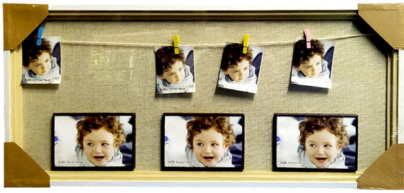

PHOTO FRAME- NON-MAGNETIC PHOTO FRAME SET OF 7

SKU: K-6-JZ8280

- Type: Photo Frame
- Material: Wood
- Shape: Rectangle
- Photo Frame size: 74cm x 3cm x 34cm(lxbxh)
- 4 Small Picture Size: 7.5 cm x 9 cm
- 3 Big Picture Size: 15 cm x 10 cm
- Quantity: 7 pcs
- Care: Dust with a soft, dry cloth

Price: ₹ 1,910.00

Categories: [Home Decor](#), [Wall Decor](#)

LED HEART SHAPE LIGHT SET OF 6 PCS

SKU: K-2C

- LED Quantity- 6 Heart hanging with approx. 1.5ft
- Material: LED and Plastic
- Wire size: 2.5m(8ft)
- Light color: Warm White and Golden
- Approximate Spacing between lights: 2 Foot
- Power supply mode: Direct Wire Connector
- Input: 12v-240v~50/60Hz

Price: ₹ 1,255.00

Categories: [Home Decor](#), [Lights and candles](#)