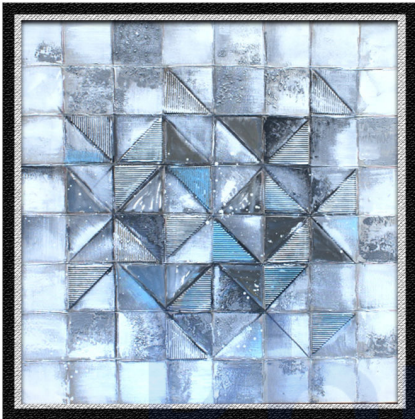

ABSTRACT WALL PAINTING

SKU: AMB-3-56-80/80C

- Beautiful long painting
- Wall painting
- For home and office decoration
- Size : 80 x 80 x 4cm(lxbxh)

Price: ₹ 7,940.00

Categories: [Home Decor](#), [Wall Decor](#)