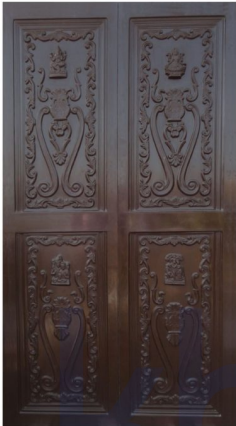

TEMPLE DOOR

SKU: D-KF-TEMPLE

- Material: Fiber Reinforced Plastic (FRP)
- Price: per sq. ft.
- Size: as per order
- Color: Chocolate or as per order
- Specific Use: Home Furniture
- Warranty: 20 years
- Made in: Nepal
- Price: per sq. ft.

Price: ₹ 1,350.00

Category: [Fiber Doors](#)