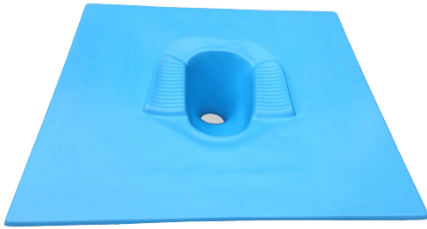

Price: ₹ 3,770.00

Categories: [Bath & Sanitary](#), [Furniture and Fixtures](#)

WC PAN - 42" X 42" FLOOR PLATE FOR TOILET

SKU: S-PAN-42x42T

- Material: Fiber Reinforced Plastic (FRP)
- Size: 3 ft.6" length X 3 ft.6" breadth
- Color: Options available
- Warranty: 1 year
- Includes: P-Trap
- Made in Nepal

Price: ₹ 5,720.00

Categories: [Bath & Sanitary](#), [Furniture and Fixtures](#)

WC PAN 19" WITH P-TRAP

SKU: S-PAN-WC19

- Material: Fiber Reinforced Plastic (FRP)
- Size: 19.5" length X 14" breadth
- Color: Options available
- Warranty: 1 year
- Includes: P-Trap
- Made in Nepal