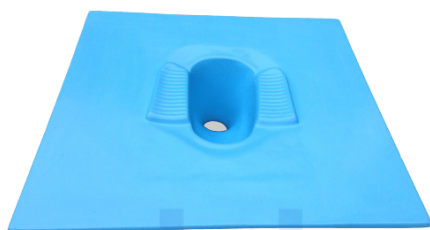

BATH TUB 5 FT. 6" WITH BOX

SKU: B-TUB-66-BOX

- Material: Fiber Reinforced Plastic (FRP)
- Size: 5 ft. 7" length X 27.5" breath
- Internal Dimension: 61" Length X 15" Depth
- Color: Options available
- Quality: Heavy
- Made in Nepal

Price: ₹ 31,850.00

Categories: [Bath & Sanitary](#), [Furniture and Fixtures](#)

WC PAN - 42" X 42" FLOOR PLATE FOR TOILET

SKU: S-PAN-42x42T

- Material: Fiber Reinforced Plastic (FRP)
- Size: 3 ft.6" length X 3 ft.6" breadth
- Color: Options available
- Warranty: 1 year
- Includes: P-Trap
- Made in Nepal

Price: ₹ 5,720.00

Categories: [Bath & Sanitary](#), [Furniture and Fixtures](#)