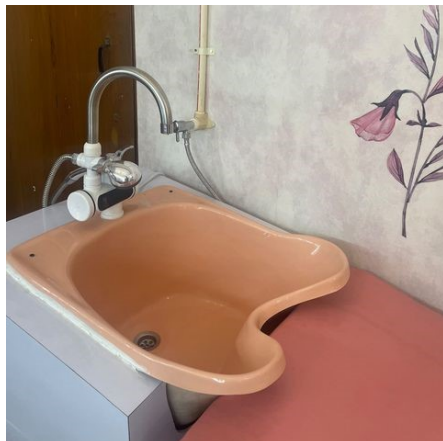

WASH BASIN - BARBAR

SKU: B-BASIN-BR

- Material: Fiber Reinforced Plastic (FRP)
- Size: 19" x 21"(l x b) & deep 10"
- Color: As per request
- Specific Use: Bathroom, Saloon, Parlor Balcony, Garden
- Waste Coupling included
- Type: Indoor & outdoor
- Warranty: 5 years
- Made in Nepal

Price: ₹ 2,470.00

Category: [Bath & Sanitary](#)