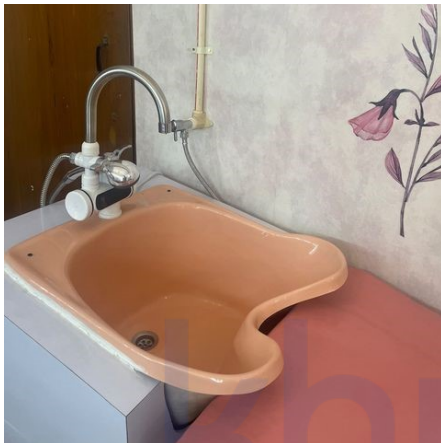

Price: ₹ 3,120.00

Categories: [Bath & Sanitary](#), [Furniture and Fixtures](#)

PORTABLE COMMODE / TREKKING COMMODE WITH COVER

SKU: S-PAN-TREK-C

- Material: Fiber Reinforced Plastic (FRP)
- Size: 20" length X 12" width X 15" height
- Color: Options available
- Warranty: 1 year
- Includes: P-Trap
- Made in Nepal

Price: ₹ 4,120.00

Categories: [Bath & Sanitary](#), [Furniture and Fixtures](#)

WASH BASIN - BARBAR

SKU: B-BASIN-BR

- Material: Fiber Reinforced Plastic (FRP)
- Size: 19" x 21"(l x b) & deep 10"
- Color: As per request
- Specific Use: Bathroom, Saloon, Parlor Balcony, Garden
- Waste Coupling included
- Type: Indoor & outdoor
- Warranty: 5 years
- Made in Nepal