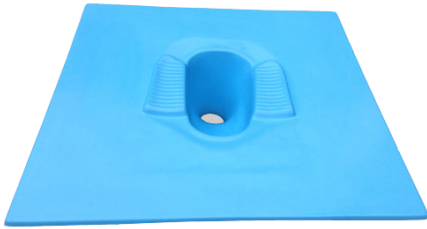

Price: ₹ 31,980.00

Categories: [Bath & Sanitary](#), [Furniture and Fixtures](#)

WC PAN - 42" X 42" FLOOR PLATE FOR TOILET

SKU: S-PAN-42x42T

- Material: Fiber Reinforced Plastic (FRP)
- Size: 3 ft.6" length X 3 ft.6" breadth
- Color: Options available
- Warranty: 1 year
- Includes: P-Trap
- Made in Nepal

Price: ₹ 5,720.00

Categories: [Bath & Sanitary](#), [Furniture and Fixtures](#)

BATH TUB 5 FT. 6" WITH BOX

SKU: B-TUB-66-BOX

- Material: Fiber Reinforced Plastic (FRP)
- Size: 5 ft. 7" length X 27.5" breath
- Internal Dimension: 61" Length X 15" Depth
- Color: Options available
- Quality: Heavy
- Made in Nepal