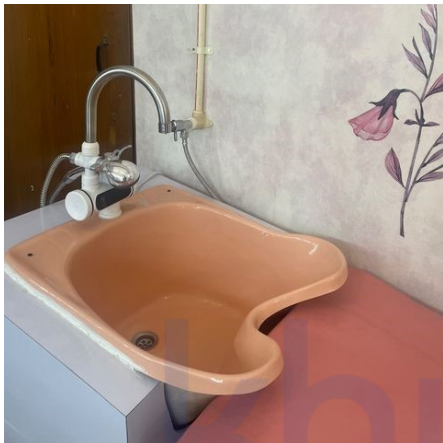

Price: ₹ 3,120.00

Categories: [Bath & Sanitary](#), [Furniture and Fixtures](#)

PORTABLE COMMODE / TREKKING COMMODE WITH COVER

SKU: S-PAN-TREK-C

- Material: Fiber Reinforced Plastic (FRP)
- Size: 20" length X 12" width X 15" height
- Color: Options available
- Warranty: 1 year
- Includes: P-Trap
- Made in Nepal

Price: ₹ 4,120.00

Categories: [Bath & Sanitary](#), [Furniture and Fixtures](#)

WASH BASIN - BARBAR

SKU: B-BASIN-BR

- Material: Fiber Reinforced Plastic (FRP)
- Size: 19" x 21"(l x b) & deep 10"
- Color: As per request
- Specific Use: Bathroom, Saloon, Parlor Balcony, Garden
- Waste Coupling included
- Type: Indoor & outdoor
- Warranty: 5 years
- Made in Nepal