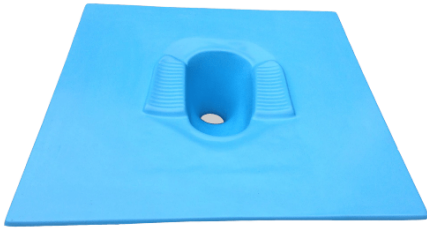

Price: ₹ 3,770.00

Categories: [Bath & Sanitary](#), [Furniture and Fixtures](#)

WC PAN - 42" X 42" FLOOR PLATE FOR TOILET

SKU: S-PAN-42x42T

- Material: Fiber Reinforced Plastic (FRP)
- Size: 3 ft.6" length X 3 ft.6" breadth
- Color: Options available
- Warranty: 1 year
- Includes: P-Trap
- Made in Nepal

Price: ₹ 5,720.00

Categories: [Bath & Sanitary](#), [Furniture and Fixtures](#)

WC PAN 19" WITH P-TRAP

SKU: S-PAN-WC19

- Material: Fiber Reinforced Plastic (FRP)
- Size: 19.5" length X 14" breadth
- Color: Options available
- Warranty: 1 year
- Includes: P-Trap
- Made in Nepal

Price: ₹ 793.00

Categories: [Bath & Sanitary](#), [Furniture and Fixtures](#)

khumbaya

INDEX

Bath Tub 3 ft. 6" with Baby Seat	2
Bath Tub 4 ft. 6" H	2
Bath Tub 5 ft.	3
Bath Tub 5 ft. 6" - Acrylic	3
Bath Tub 5 ft. 6" - Ariston	4
Bath Tub 5 ft. 6" - Soap Dish	4
Bath Tub 5 ft. 6" with Box	5
Bath Tub 6 ft.	5
Bathtub Corner Tub	6
Drinking Station	6
Drinking Station - Kids	7
Dustbin 130	7
Dustbin 20	8
Dustbin 65	8
Dustbin Penguin	9
Handwash Station	9
Hip Bath Tub for Naturopathy Treatment	10
Hydrotherapy Overflow Tub 8ft x 7ft and 12 Water Jets	10
Hydrotherapy Rectangular Tub 6ft x 4ft x 1.5ft and 6 Water Jets	11
Hydrotherapy Tub 5ft Diameter and 6 Water Jets	11
Hydrotherapy Tub 6ft Diameter and 12 Water Jets	12
Japanese Hot Tub	12
Portable Commode / Trekking Commode	13
Portable Commode / Trekking Commode with Cover	13
Portable Toilet 36" x 36" Commode	14
Portable Toilet/Shower 36" x 36" Basic	14
Portable Toilet/Shower 42" x 42" Basic	15
Portable Toilet/Shower 42" x 42" Premium	15
Shower Tray - 36" - 4" Deep	16
Swimming Pool 20 ft. x 8 ft. x 4 ft.	16
Wash Basin - Barbar	17
Wash Basin 17 x 14 - 5" Deep	17
WC Ecosan Pan with Urinal and P-Trap	18
WC Pan - 36" x 36" Floor Plate for Toilet	18
WC Pan - 42" x 42" Floor Plate for Toilet	19
WC Pan 19" with P-Trap	19