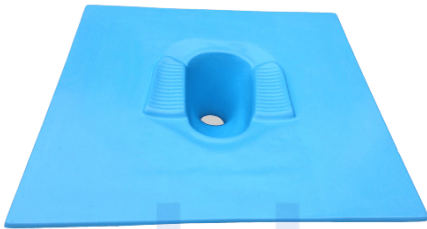

BATH TUB 5 FT. 6" WITH BOX

SKU: B-TUB-66-BOX

- Material: Fiber Reinforced Plastic (FRP)
- Size: 5 ft. 7" length X 27.5" breath
- Internal Dimension: 61" Length X 15" Depth
- Color: Options available
- Quality: Heavy
- Made in Nepal

Price: ₹ 31,850.00

Categories: [Bath & Sanitary](#), [Furniture and Fixtures](#)

WC PAN - 42" X 42" FLOOR PLATE FOR TOILET

SKU: S-PAN-42x42T

- Material: Fiber Reinforced Plastic (FRP)
- Size: 3 ft.6" length X 3 ft.6" breadth
- Color: Options available
- Warranty: 1 year
- Includes: P-Trap
- Made in Nepal

Price: ₹ 5,720.00

Categories: [Bath & Sanitary](#), [Furniture and Fixtures](#)