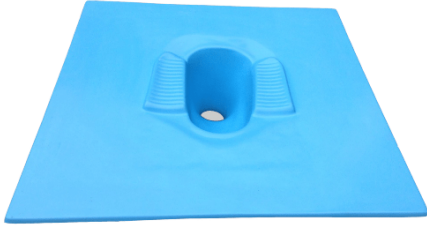

WC PAN - 42" X 42" FLOOR PLATE FOR TOILET

SKU: S-PAN-42x42T

- Material: Fiber Reinforced Plastic (FRP)
- Size: 3 ft.6" length X 3 ft.6" breadth
- Color: Options available
- Warranty: 1 year
- Includes: P-Trap
- Made in Nepal

Price: ₹ 5,720.00

Categories: [Bath & Sanitary](#), [Furniture and Fixtures](#)