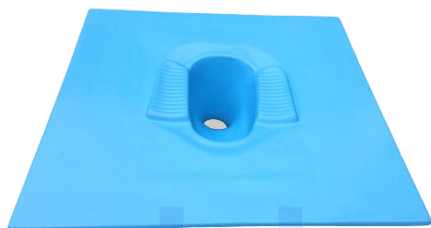

WC PAN - 42" X 42" FLOOR PLATE FOR TOILET

SKU: S-PAN-42x42T

- Material: Fiber Reinforced Plastic (FRP)
- Size: 3 ft.6" length X 3 ft.6" breadth
- Color: Options available
- Warranty: 1 year
- Includes: P-Trap
- Made in Nepal

Price: ₹ 5,720.00

Categories: [Bath & Sanitary](#), [Furniture and Fixtures](#)