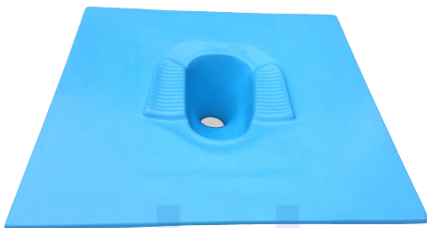

WC PAN - 42" X 42" FLOOR PLATE FOR TOILET

SKU: S-PAN-42x42T

- Material: Fiber Reinforced Plastic (FRP)
- Size: 3 ft.6" length X 3 ft.6" breadth
- Color: Options available
- Warranty: 1 year
- Includes: P-Trap
- Made in Nepal

Price: ₹ 5,720.00

Categories: [Bath & Sanitary](#), [Furniture and Fixtures](#)