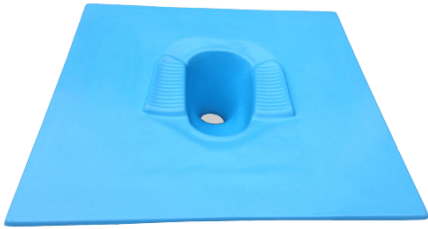

WC PAN - 42" X 42" FLOOR PLATE FOR TOILET

SKU: S-PAN-42x42T

- Material: Fiber Reinforced Plastic (FRP)
- Size: 3 ft.6" length X 3 ft.6" breadth
- Color: Options available
- Warranty: 1 year
- Includes: P-Trap
- Made in Nepal

Price: ₹ 5,720.00

Categories: [Bath & Sanitary](#), [Furniture and Fixtures](#)