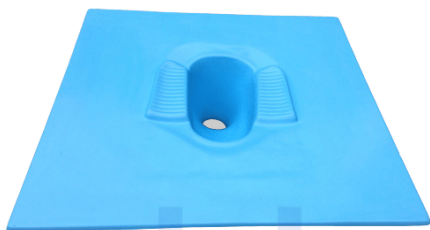

WC PAN - 42" X 42" FLOOR PLATE FOR TOILET

SKU: S-PAN-42x42T

- Material: Fiber Reinforced Plastic (FRP)
- Size: 3 ft.6" length X 3 ft.6" breadth
- Color: Options available
- Warranty: 1 year
- Includes: P-Trap
- Made in Nepal

Price: ₹ 5,720.00

Categories: [Furniture and Fixtures](#), [Bath & Sanitary](#)