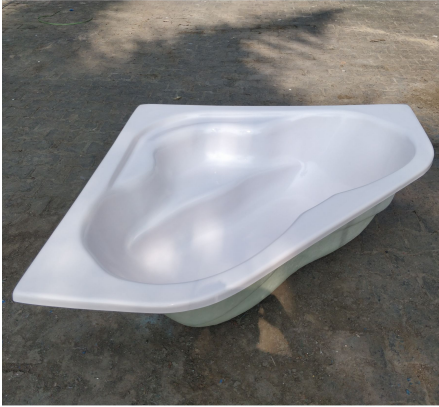

Price: ₹ 14,820.00

Categories: [Bath & Sanitary](#), [Furniture and Fixtures](#)

BATH TUB 5 FT. 6" - SOAP DISH

SKU: B-TUB-66-H

- Material: Fiber Reinforced Plastic (FRP)
- Size: 5 ft. 6" length X 30" breath
- Internal Dimension: 57" Length X 24" Width X 14" Depth
- Color: Options available
- Quality: Heavy
- Made in Nepal

Price: ₹ 14,560.00

Categories: [Bath & Sanitary](#), [Furniture and Fixtures](#)

BATH TUB 5 FT. 6" WITH BOX

SKU: B-TUB-66-BOX

- Material: Fiber Reinforced Plastic (FRP)
- Size: 5 ft. 7" length X 27.5" breath
- Internal Dimension: 61" Length X 15" Depth
- Color: Options available
- Quality: Heavy
- Made in Nepal

Price: ₹ 31,850.00

Categories: [Bath & Sanitary](#), [Furniture and Fixtures](#)

BATH TUB 6 FT.

SKU: B-TUB-72-H

- Material: Fiber Reinforced Plastic (FRP)
- Size: 6 ft. length X 36.5" breath
- Internal Dimension: 64" Length X 25" Breadth X 15.5" Depth
- Color: Options available
- Quality: Heavy
- Warranty: 5 years
- Made in Nepal

Price: ₹ 16,900.00

Categories: [Bath & Sanitary](#), [Furniture and Fixtures](#)

BATHTUB CORNER TUB

SKU: B-TUB-CR-H

- Material: Fiber Reinforced Plastic (FRP)
- Size: 76" X 53" X 16"
- Internal Dimension:
- Color: Options available
- Made in Nepal