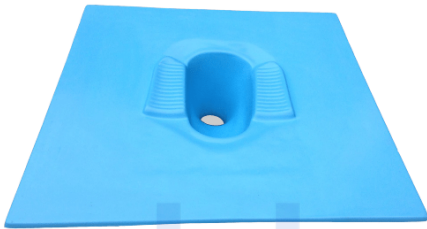

WC PAN - 42" X 42" FLOOR PLATE FOR TOILET

SKU: S-PAN-42x42T

- Material: Fiber Reinforced Plastic (FRP)
- Size: 3 ft.6" length X 3 ft.6" breadth
- Color: Options available
- Warranty: 1 year
- Includes: P-Trap
- Made in Nepal

Price: ₹ 5,720.00

Categories: [Bath & Sanitary](#), [Furniture and Fixtures](#)