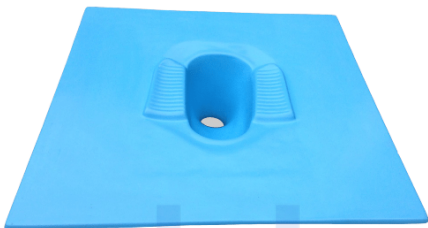

WC PAN - 42" X 42" FLOOR PLATE FOR TOILET

SKU: S-PAN-42x42T

- Material: Fiber Reinforced Plastic (FRP)
- Size: 3 ft.6" length X 3 ft.6" breadth
- Color: Options available
- Warranty: 1 year
- Includes: P-Trap
- Made in Nepal

Price: ₹ 5,720.00

Categories: [Bath & Sanitary](#), [Furniture and Fixtures](#)