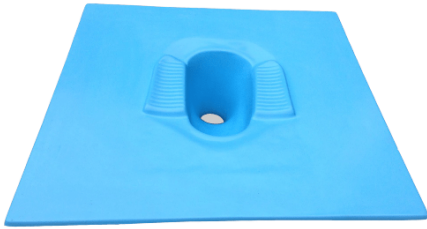

WC PAN - 42" X 42" FLOOR PLATE FOR TOILET

SKU: S-PAN-42x42T

- Material: Fiber Reinforced Plastic (FRP)
- Size: 3 ft.6" length X 3 ft.6" breadth
- Color: Options available
- Warranty: 1 year
- Includes: P-Trap
- Made in Nepal

Price: ₹ 5,720.00

Categories: [Bath & Sanitary](#), [Furniture and Fixtures](#)