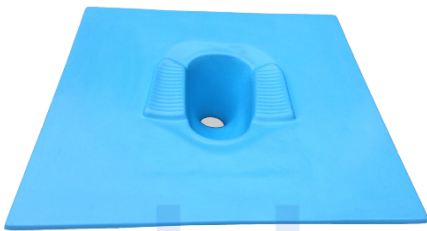

WC PAN - 42" X 42" FLOOR PLATE FOR TOILET

SKU: S-PAN-42x42T

- Material: Fiber Reinforced Plastic (FRP)
- Size: 3 ft.6" length X 3 ft.6" breadth
- Color: Options available
- Warranty: 1 year
- Includes: P-Trap
- Made in Nepal

Price: ₹ 5,720.00

Categories: [Bath & Sanitary](#), [Furniture and Fixtures](#)