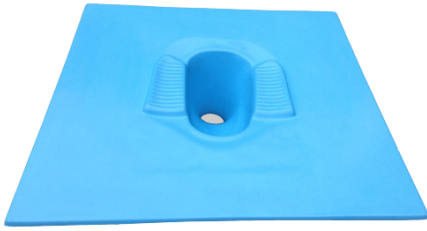

WC PAN - 42" X 42" FLOOR PLATE FOR TOILET

SKU: S-PAN-42x42T

- Material: Fiber Reinforced Plastic (FRP)
- Size: 3 ft.6" length X 3 ft.6" breadth
- Color: Options available
- Warranty: 1 year
- Includes: P-Trap
- Made in Nepal

Price: ₹ 5,720.00

Categories: [Bath & Sanitary](#), [Furniture and Fixtures](#)